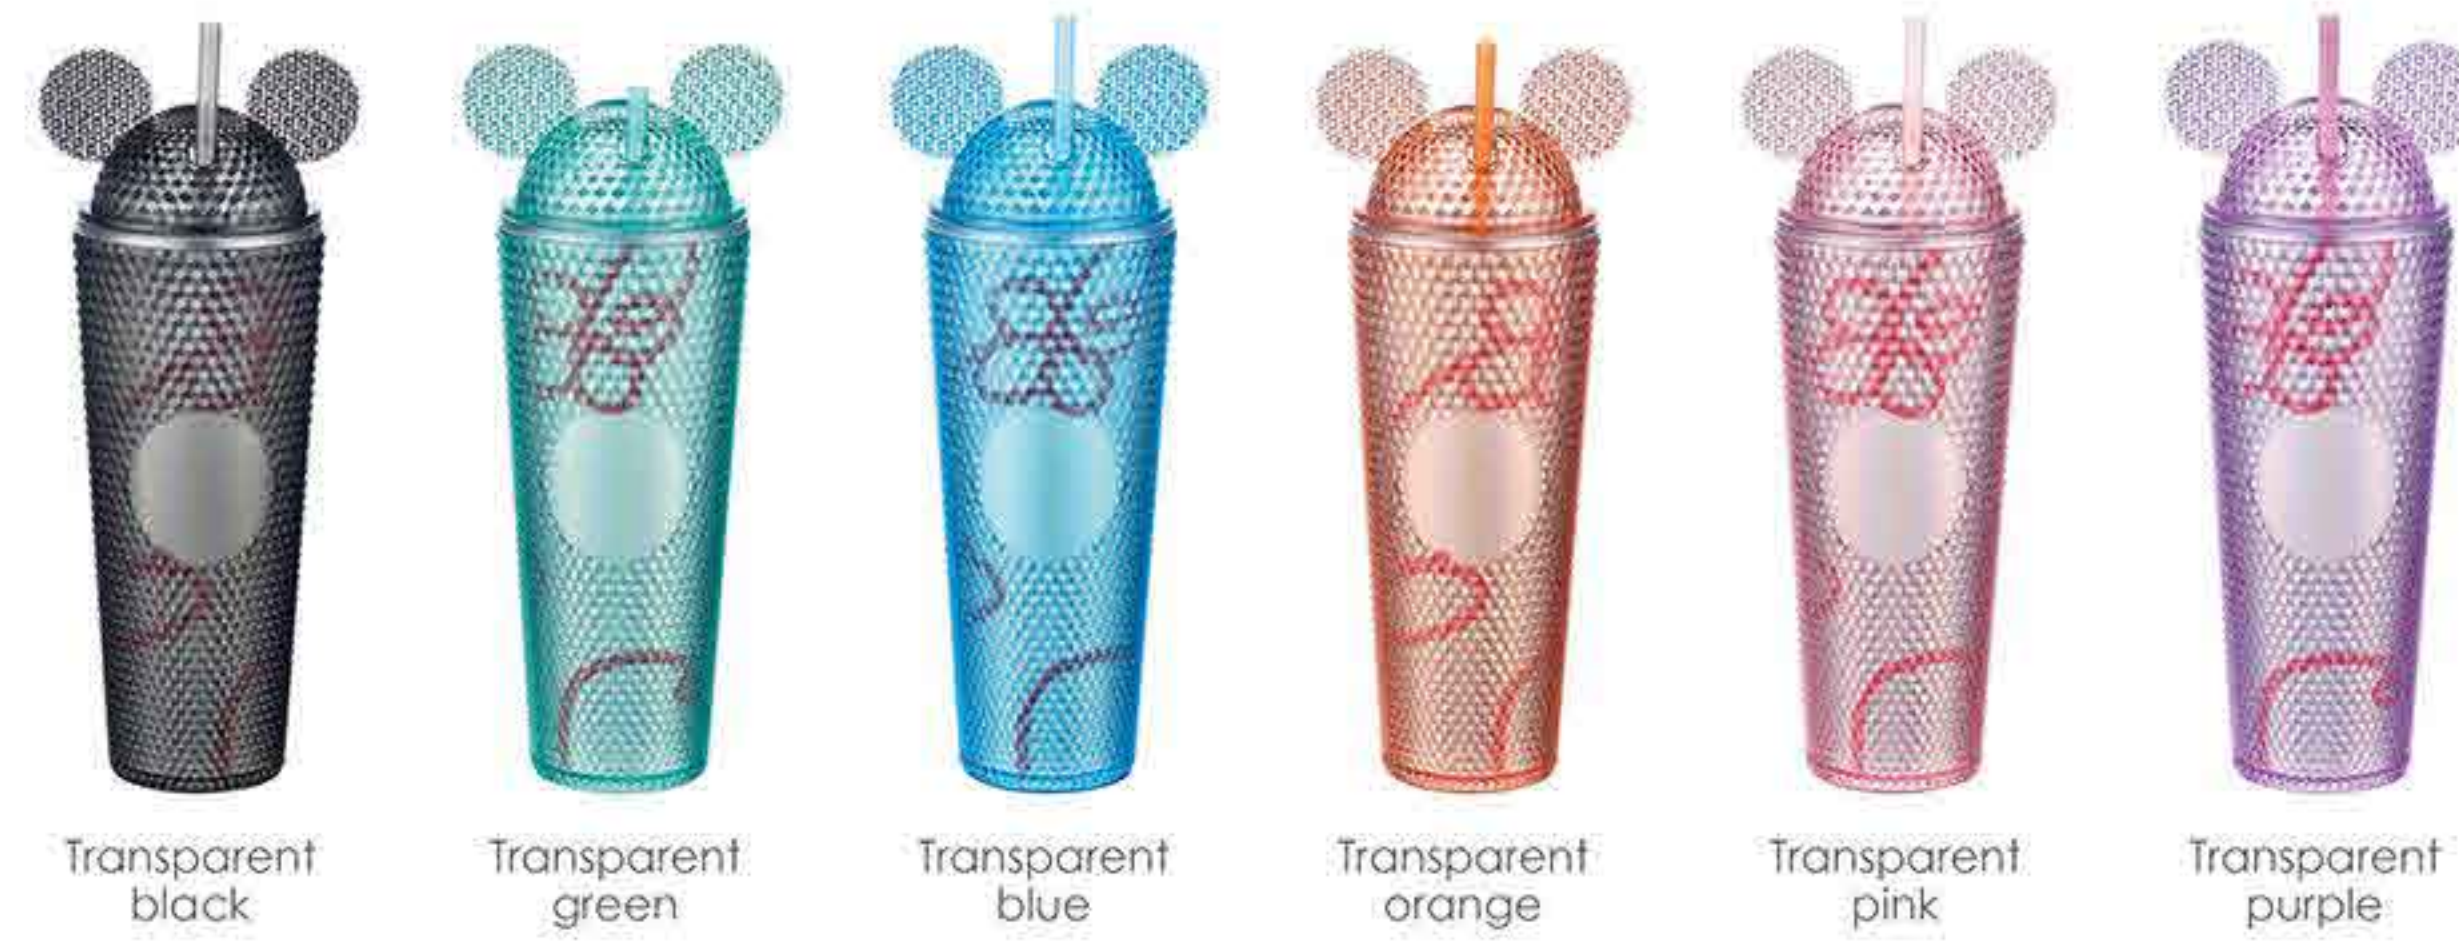

Transparent black

Transparent green

Transparent blue

Transparent orange

Transparent pink

Transparent purple