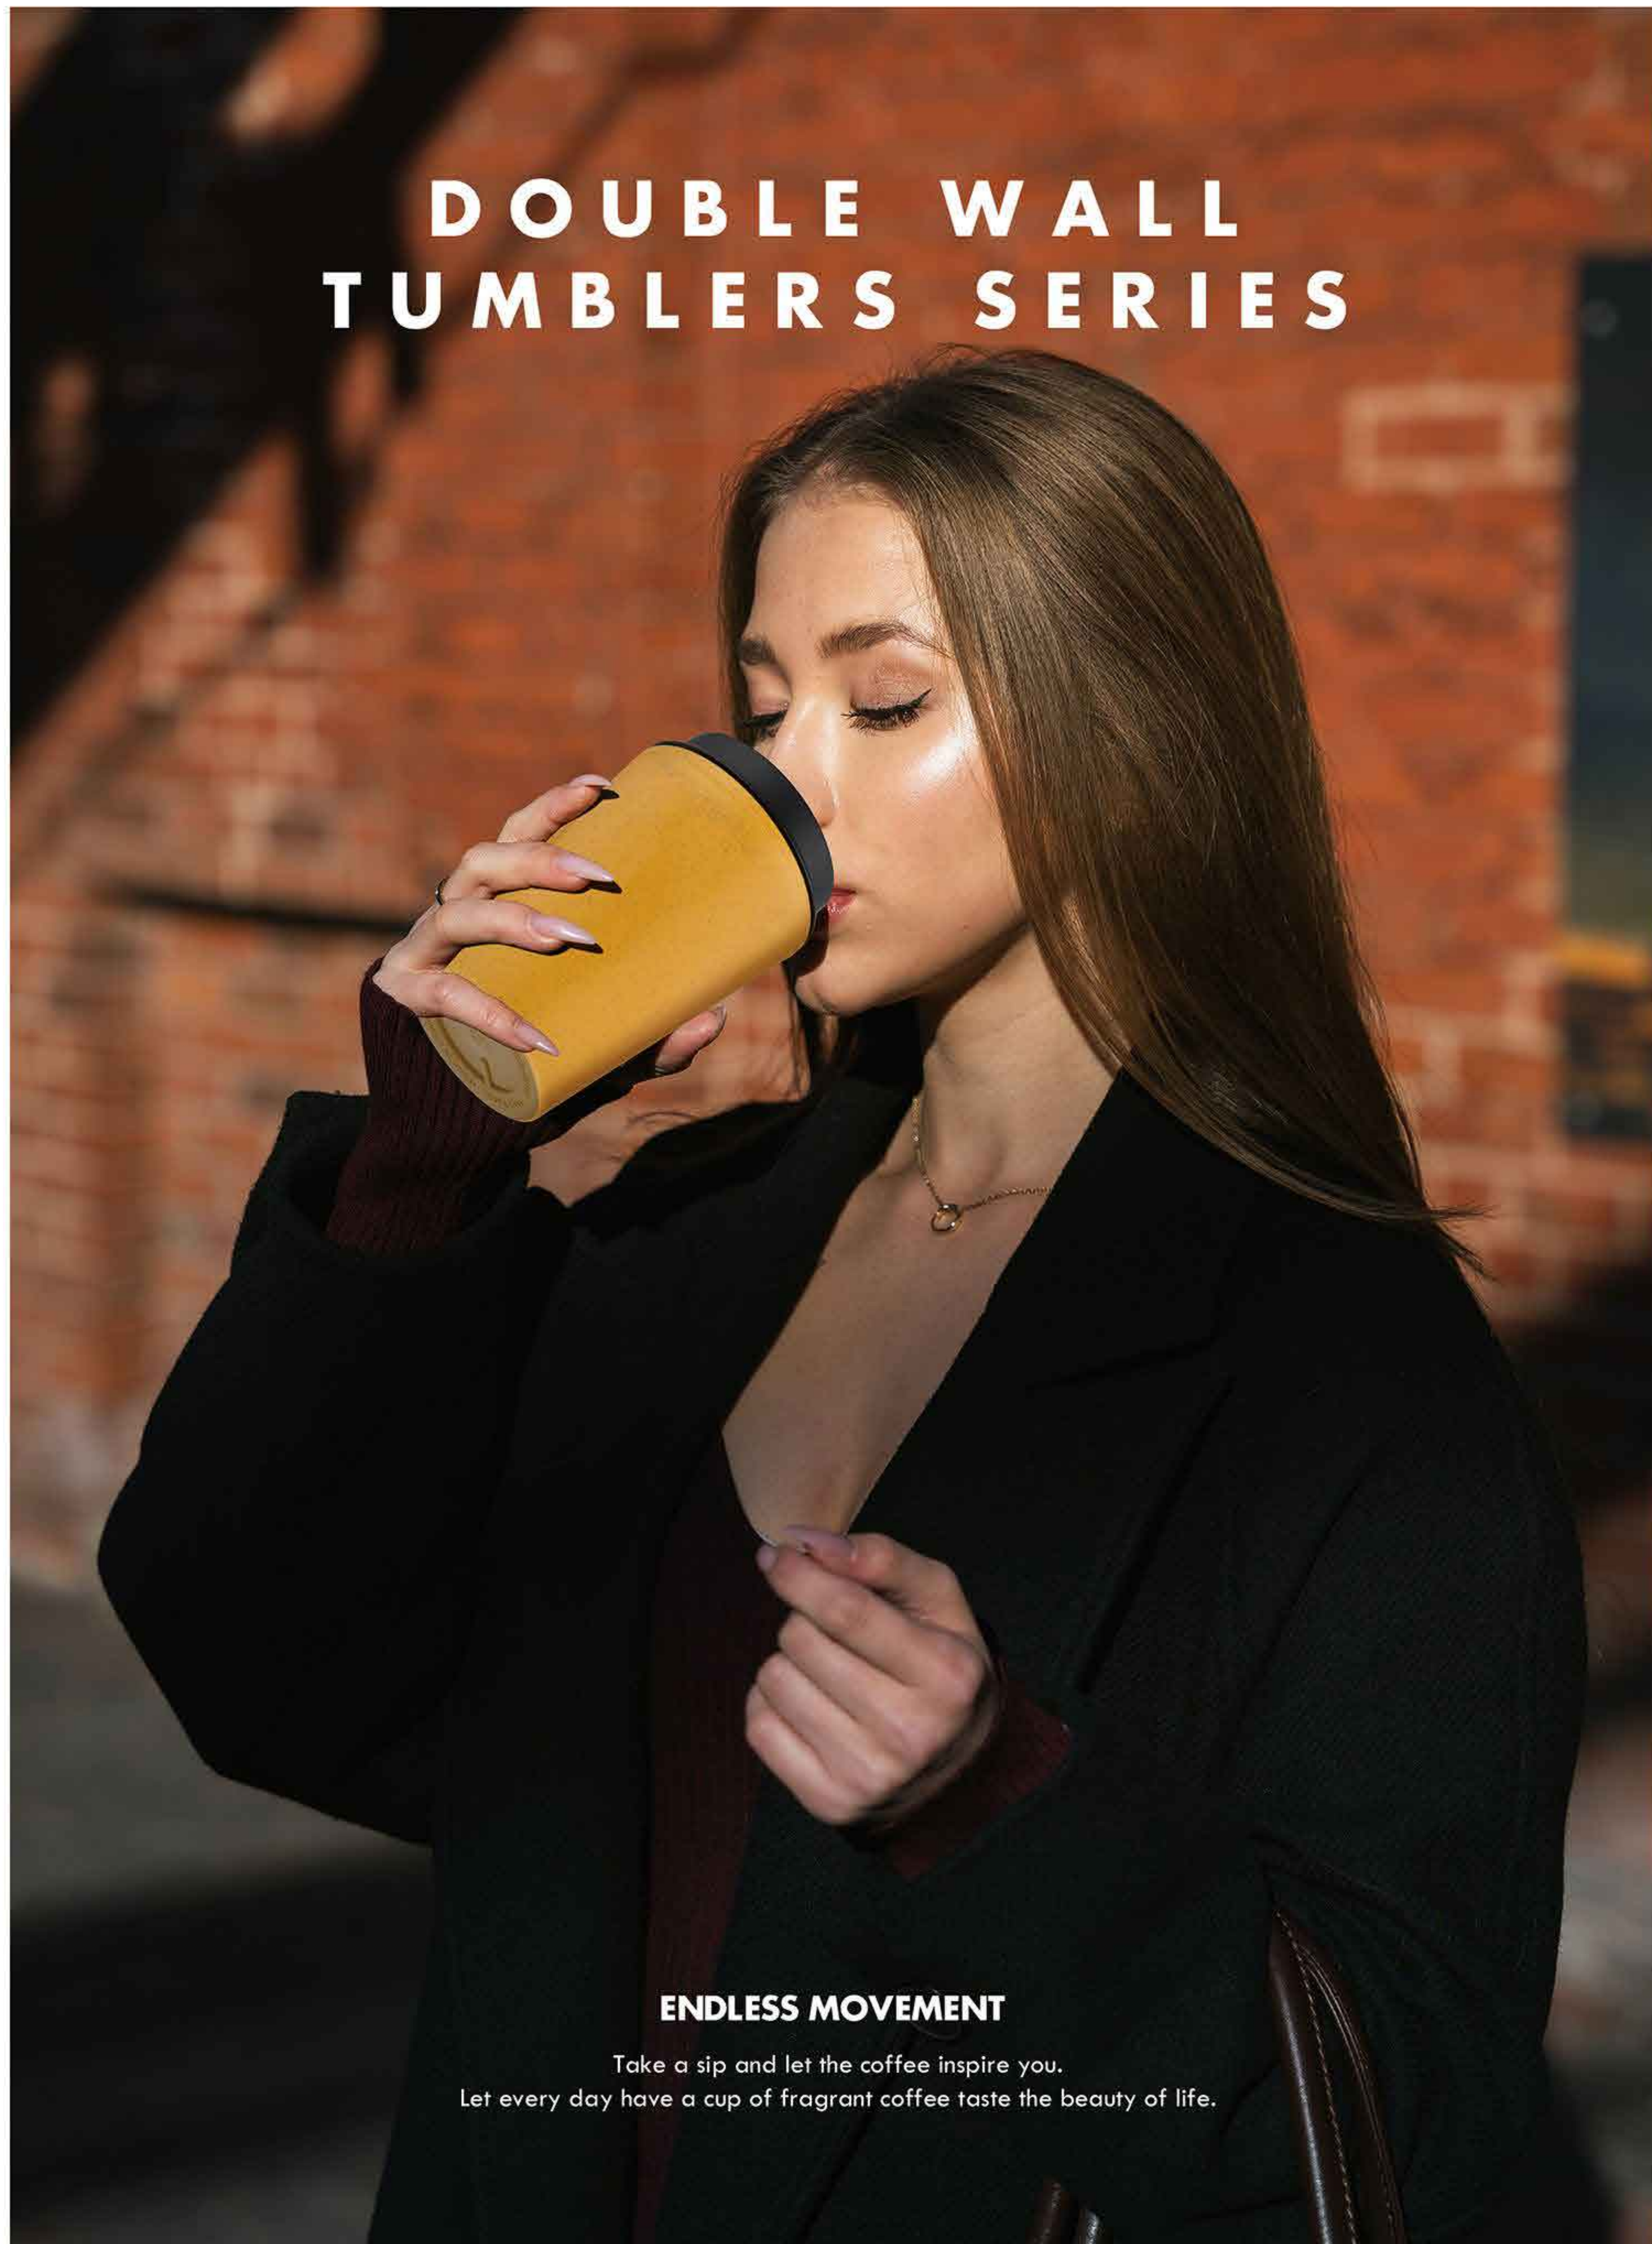

- **PACKING MEAS**
62*52*39cm
- **N.W./G.W.**
10kg/12kg
- **QTY/CTN**
60pcs

DOUBLE WALL TUMBLERS SERIES

ENDLESS MOVEMENT

Take a sip and let the coffee inspire you.
Let every day have a cup of fragrant coffee taste the beauty of life.