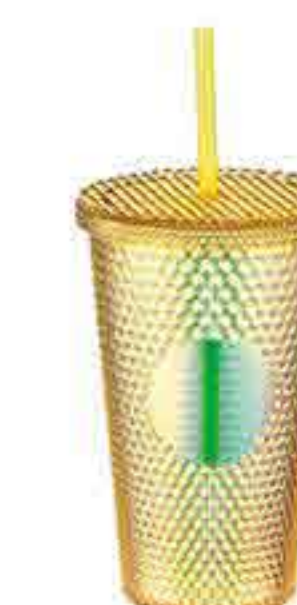

Transparent golden