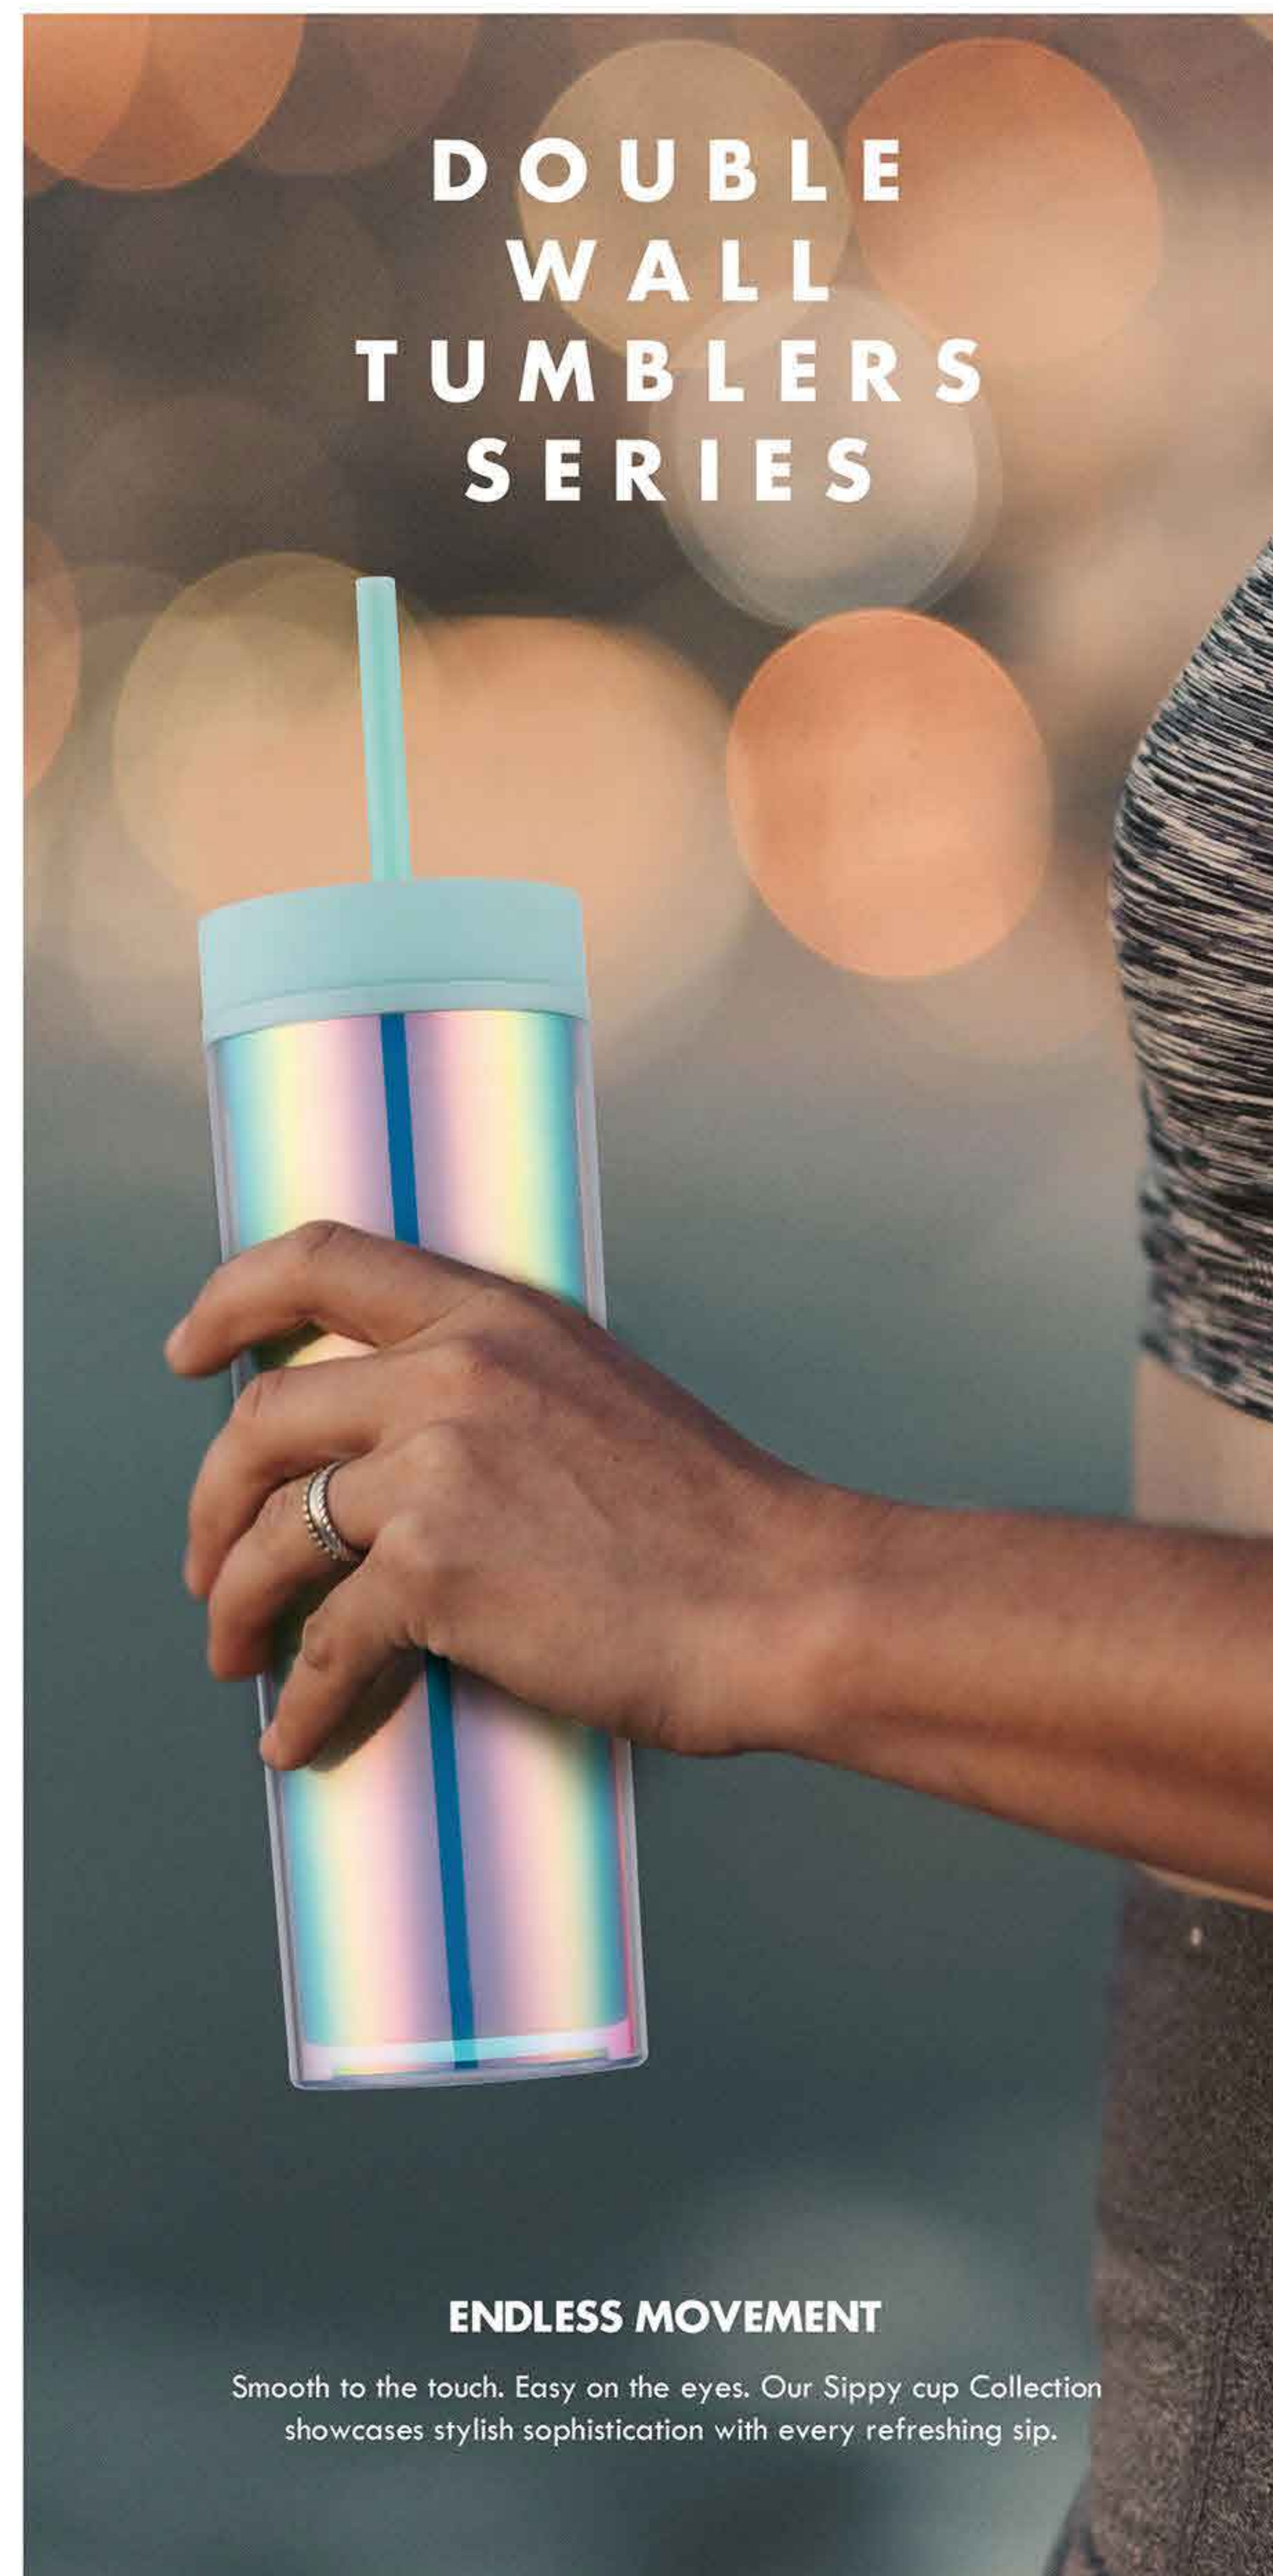

DN-6052 480 ML / 16 OZ.

Try your best to be an optimistic person, that enjoy everyday of the life.

• **PACKING MEAS**
48*40*47cm

• **N.W./G.W.**
13kg/15kg

• **QTY/CTN**
60pcs

DN-6052 480 ML / 16 OZ.

Try your best to be an optimistic person, that enjoy everyday of the life.

• **PACKING MEAS**
48*40*47cm

• **N.W./G.W.**
13kg/15kg

• **QTY/CTN**
60pcs

DN-6052 480 ML / 16 OZ.

Try your best to be an optimistic person, that enjoy everyday of the life.

• **PACKING MEAS**
48*40*47cm

• **N.W./G.W.**
13kg/15kg

• **QTY/CTN**
60pcs