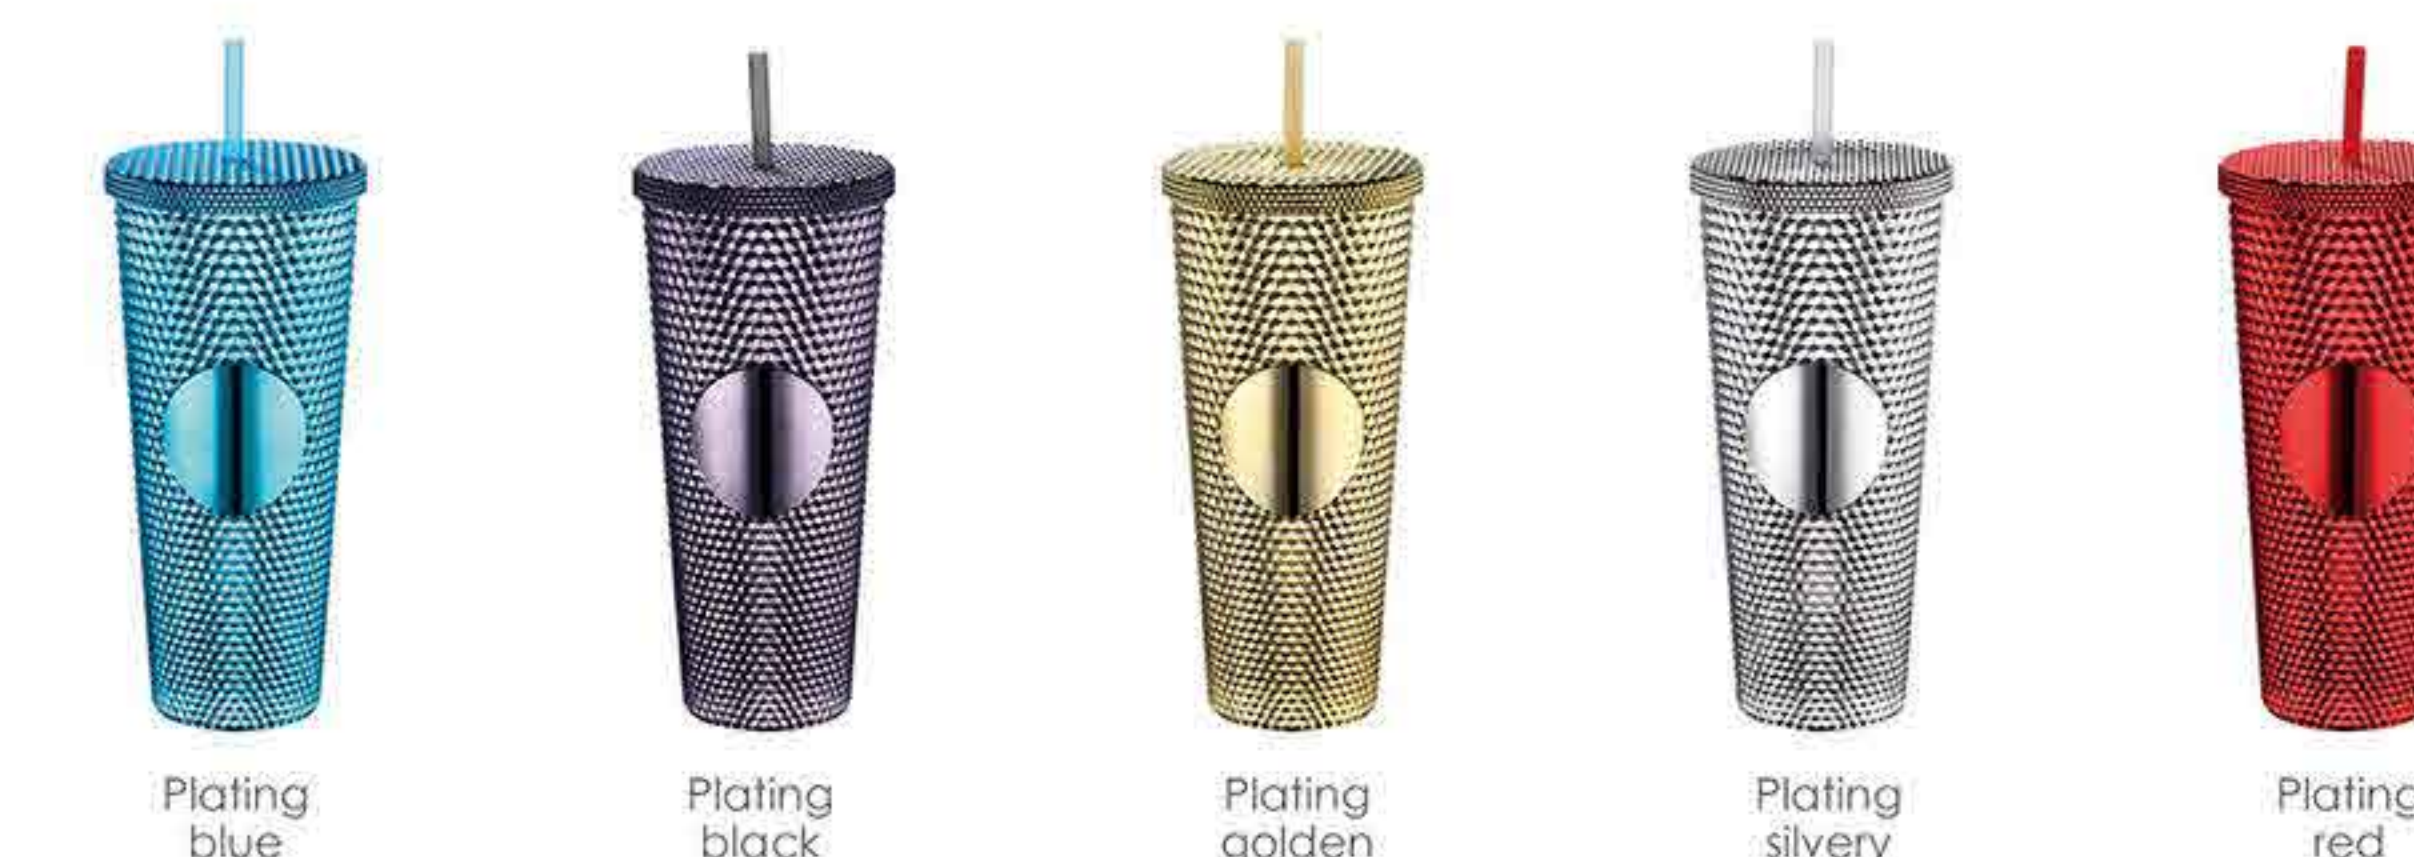

Try your best to be an optimistic person, that enjoy everyday of the life.

• PACKING MEAS 68*57*50cm	• N.W./G.W. 22kg/24kg	• QTY/CTN 60pcs

DN-6066 710 ML / 24 OZ