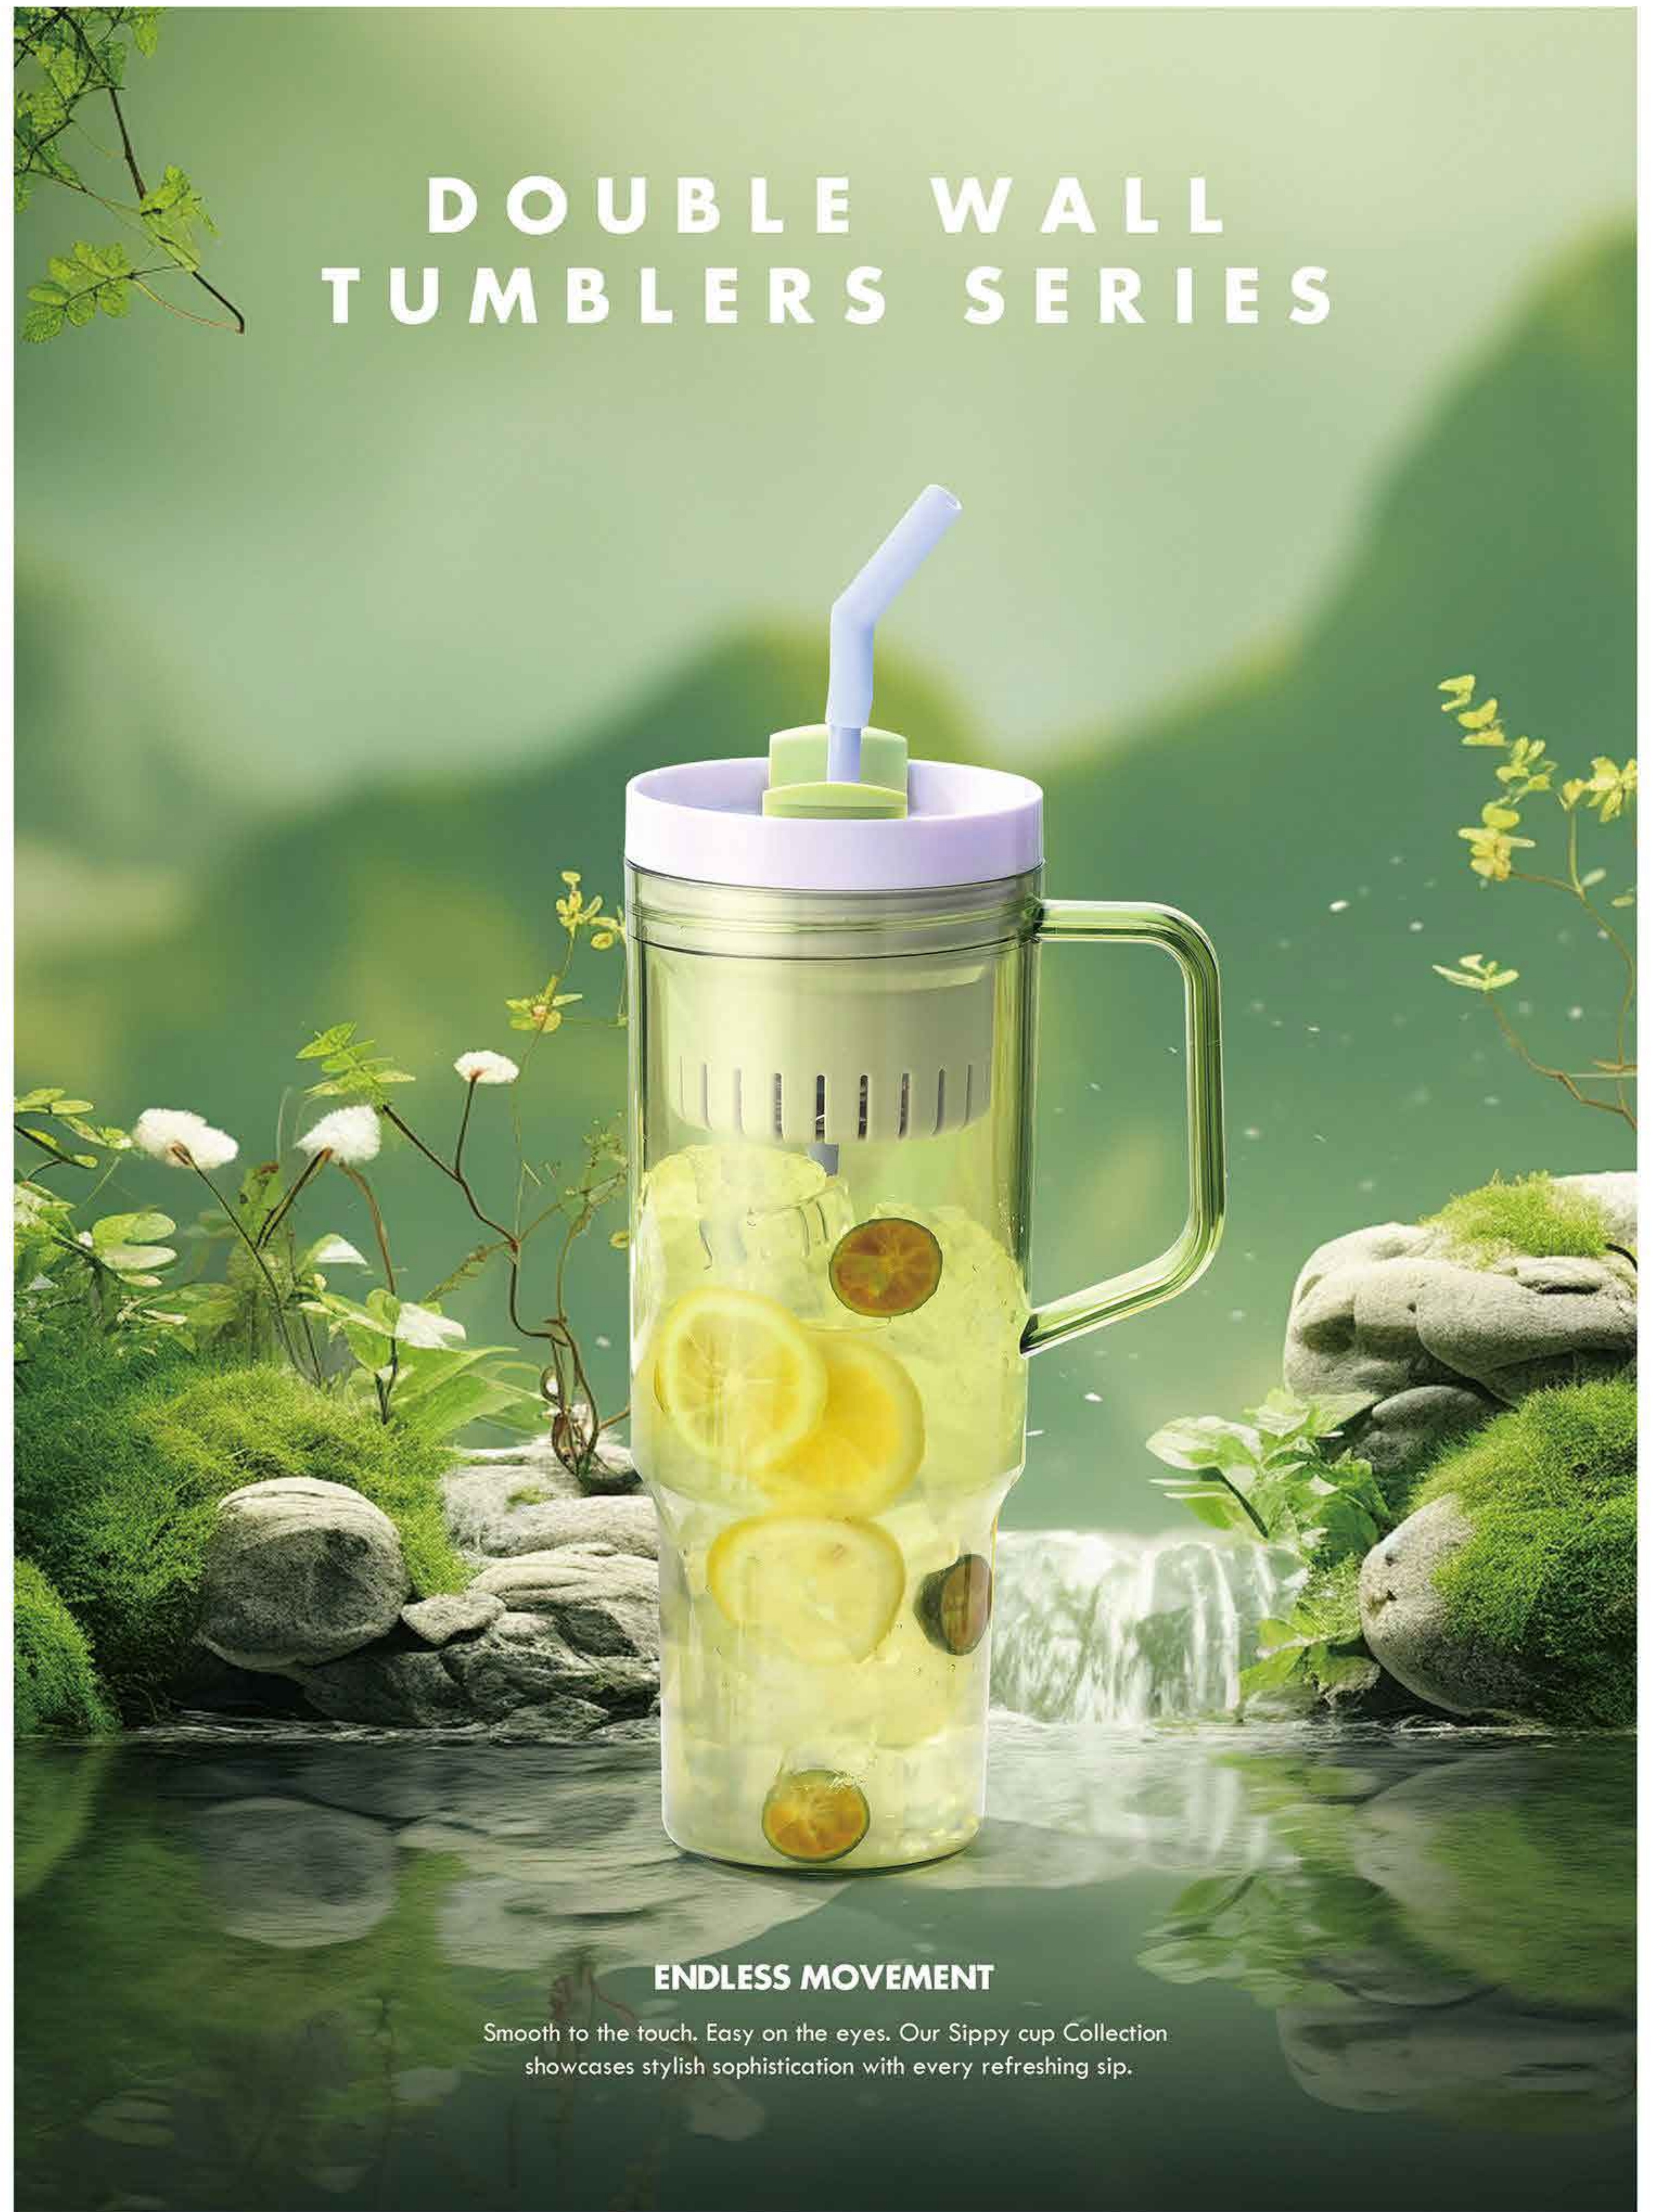

DOUBLE WALL TUMBLERS SERIES

ENDLESS MOVEMENT

Smooth to the touch. Easy on the eyes. Our Sippy cup Collection showcases stylish sophistication with every refreshing sip.